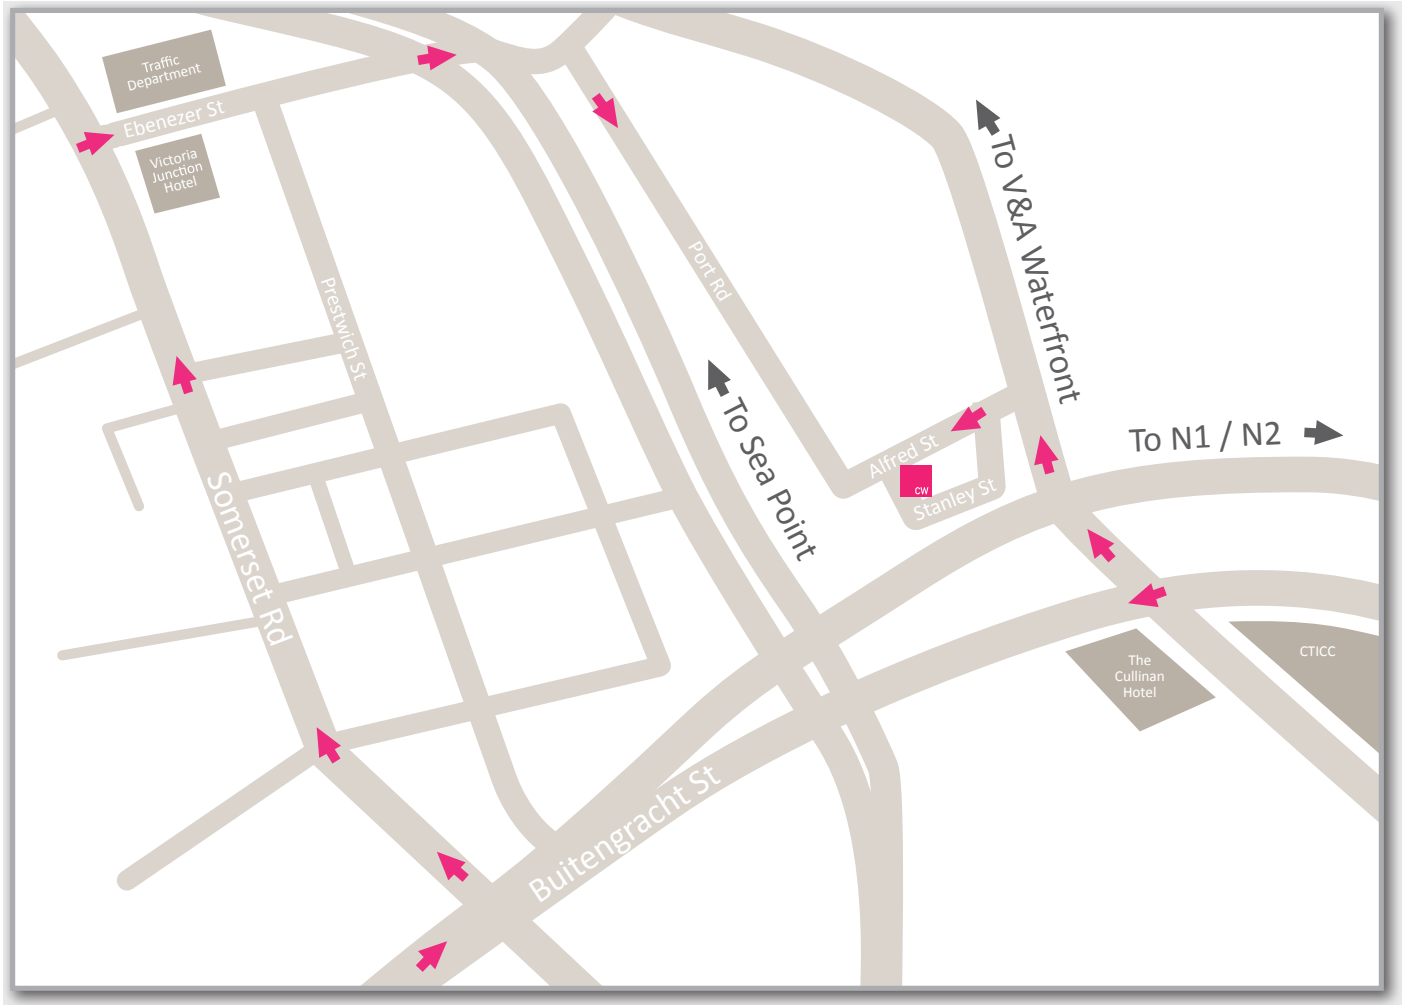

# CAPE TOWN DIRECTIONS

- Come off the N1/N2 highway to the Waterfront traffic lights
- Turn right at these traffic lights and drive over one set of traffic lights
- First street on your left after these traffic lights is Alfred Street
- CW is on your left but use Stanley Street, as your point of entry