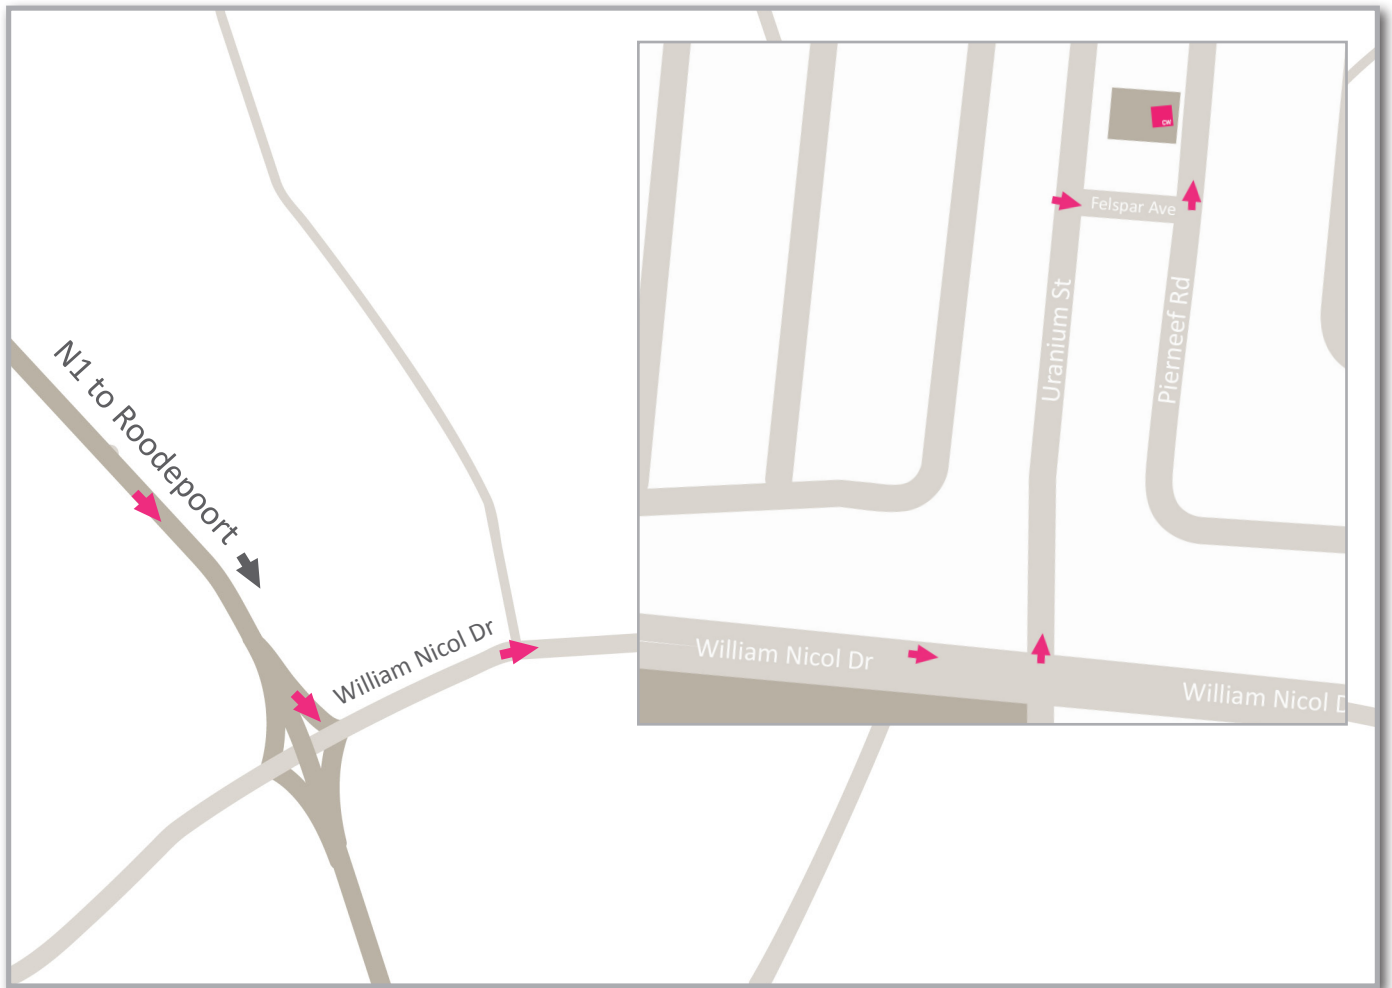

COLOURWORKS

JOHANNESBURG DIRECTIONS

- Take the N1 towards Roodepoort
- Turn off the N1 into William Nicol Drive
- Continue on William Nicol Drive past the Witkoppen intersection
- Turn left into Uranium Road
- First right into Felspar Avenue
- At the T-junction turn left into Pierneef Road
- Colourworks is on the left hand side (Pierneef Road No.22)